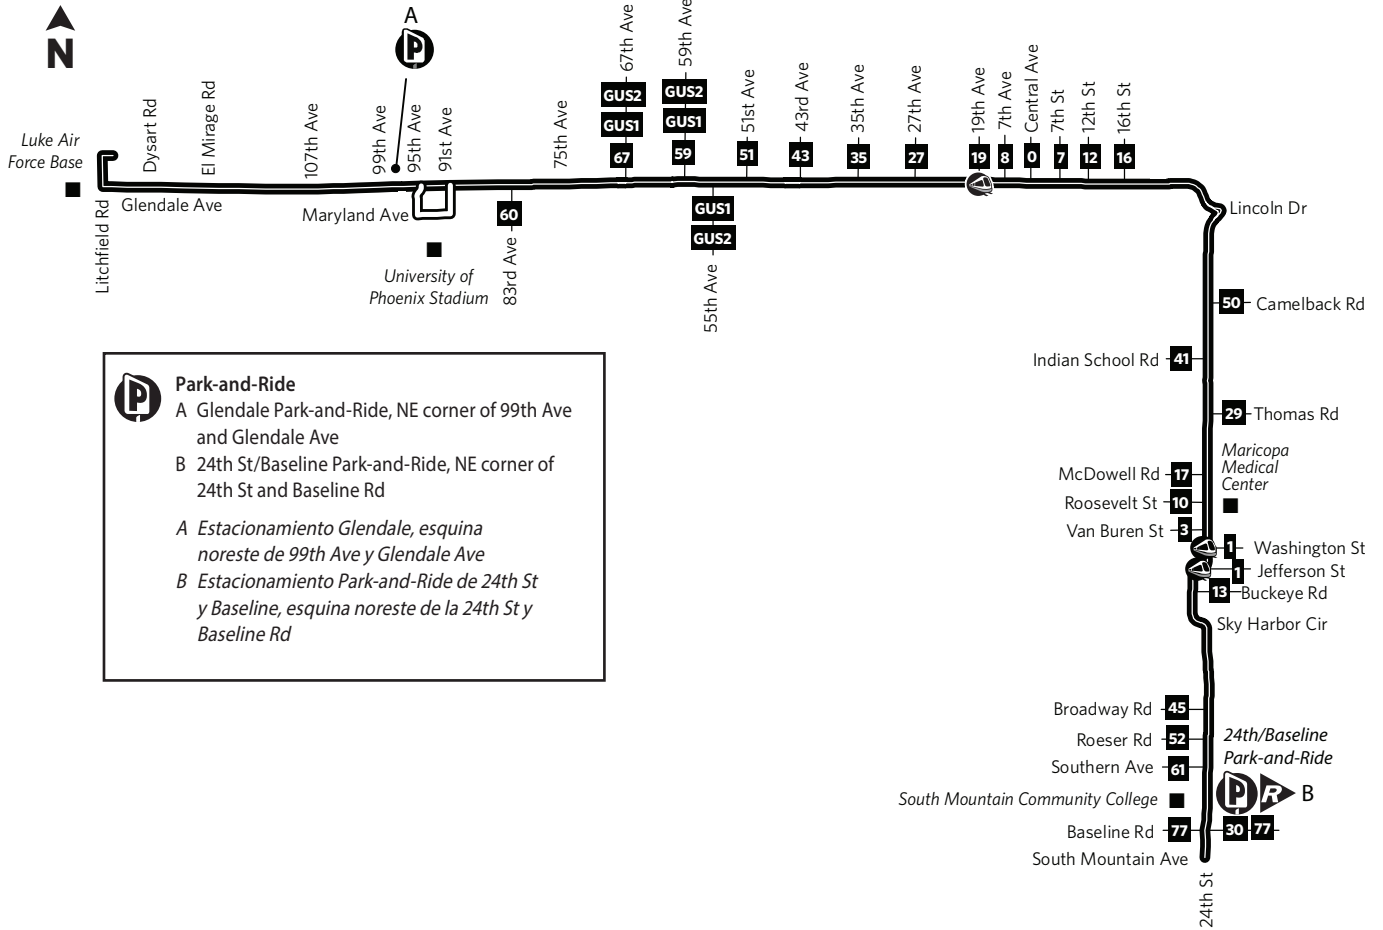

Route 70 — 24th Street/Glendale

Monday-Friday Eastbound Lunes a Viernes, Rumbo al este

LUKE AFB COMMISSARY	GLEN HARBOR BLVD & GLENDALE AVE	GLENDALE PARK-AND-RIDE	95TH AVE & MARYLAND AVE	83RD AVE & GLENDALE AVE	67TH AVE & GLENDALE AVE	43RD AVE & GLENDALE AVE	19TH AVE & GLENDALE AVE	CENTRAL AVE & GLENDALE AVE	24TH ST & CAMELBACK RD	24TH ST & THOMAS RD	24TH ST & VAN BUREN ST	24TH ST & BROADWAY RD	24TH ST & BASELINE RD
		4:40	4:49	4:57	5:13	5:25	5:32	5:47	5:56	6:06	6:18	6:27	
		5:00	5:09	5:17	5:33	5:45	5:52	6:08	6:18	6:28	6:40	6:49	
		5:19	5:28	5:36	5:52	6:05	6:13	6:30	6:40	6:50	7:02	7:11	
		5:29	5:33	5:41	5:49	6:05	6:20	6:28	6:45	6:55	7:05	7:17	7:26
5:38	5:48		5:56	6:04	6:20	6:35	6:43	7:00	7:10	7:20	7:32	7:41	
		5:59	6:03	6:11	6:19	6:35	6:50	6:58	7:15	7:25	7:35	7:47	7:56
		6:17	6:26	6:34	6:50	7:05	7:13	7:30	7:40	7:50	8:02	8:11	

Monday-Friday Westbound Lunes a Viernes, Rumbo al oeste

24TH ST & BASELINE RD	24TH ST & BROADWAY RD	24TH ST & VAN BUREN ST	24TH ST & THOMAS RD	24TH ST & CAMELBACK RD	CENTRAL AVE & GLENDALE AVE	19TH AVE & GLENDALE AVE	43RD AVE & GLENDALE AVE	67TH AVE & GLENDALE AVE	83RD AVE & GLENDALE AVE	95TH AVE & MARYLAND AVE	GLENDALE PARK-AND-RIDE	GLEN HARBOR BLVD & GLENDALE AVE	LUKE AFB COMMISSARY
							5:23	5:36	5:43		5:52		
							5:53	6:06	6:13		6:22		
5:20	5:29	5:39	5:46	5:54	6:08	6:15	6:29	6:43	6:50			6:59	7:14
5:44	5:53	6:04	6:14	6:23	6:38	6:45	6:59	7:13	7:20	7:27	7:33		
5:57	6:06	6:19	6:29	6:38	6:53	7:00	7:14	7:28	7:35	7:42	7:48		
6:12	6:21	6:34	6:44	6:53	7:08	7:15	7:29	7:43	7:50			7:59	8:14
6:27	6:36	6:49	6:59	7:08	7:23	7:30	7:44	7:58	8:05	8:12	8:18		